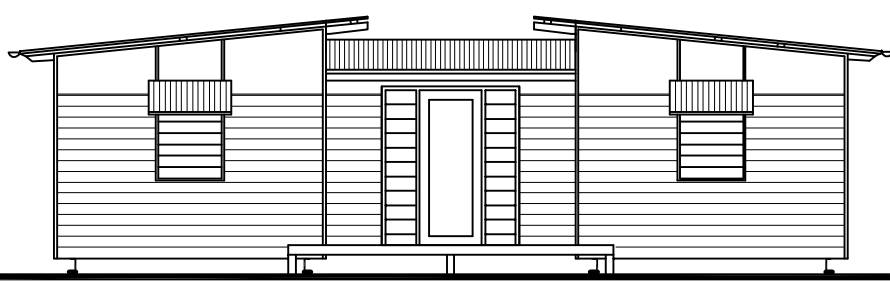

AREAS	
Internal kitchen	26.0 m <sup>2</sup>
Internal bed	26.0 m <sup>2</sup>
Internal lounge	15.6 m <sup>2</sup>
Entry deck	3.2 m <sup>2</sup>
Living	15.6 m
Main deck	12.4 m
Entry Deck	3.2 m <sup>2</sup>
	<b>102.0 m<sup>2</sup></b>

Front

Rear