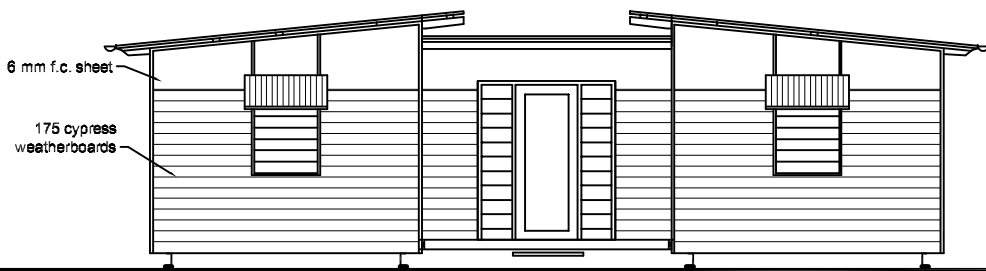

AREAS	
Internal kitchen	26.0 m <sup>2</sup>
Internal bed	26.0 m <sup>2</sup>
Internal lounge	15.6 m <sup>2</sup>
Entry deck	3.2 m <sup>2</sup>
Living	15.6 m
Main deck	12.4 m
Entry Deck	3.2 m <sup>2</sup>
	<b>102.0 m<sup>2</sup></b>

Front

Rear