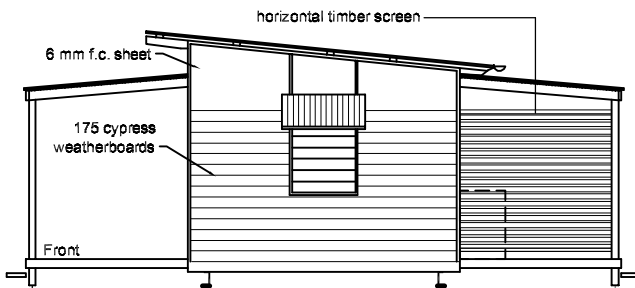

AREAS	
Internal living	26.0 m ²
Internal bed	26.0 m ²
breezeway	2.0 m ²
Living deck	13.3 m ²
Rear deck	6.3 m ²
Bed deck	13.3 m ²
Carport	18.7 m ²
Total	105.6 m²

front

side

carport front
optional slab shown dashed